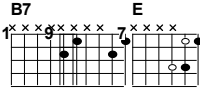

## guitar solo key of E

www.markdvorak.com  
acoustic roots workshop

7 7 7 1 7 7 7 2 9 9 9 9 11 9 3 7 7 7 4 9 9 9 9 7 5 5 7 7 7 6 9 9 9 9 11 9

10 0 0 0 2 10 9 7 9 7 10 0 0 0 9 7 9 7 9 7 10 0 0 0 2 10

4/4

7 5 0 5 0 0 0 8 5