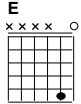

## guitar solo key of E

www.markdvorak.com  
acoustic roots workshop

7 7 7 1 7 7 7 2 9 9 9 9 11 9 3 7 7 7 4 9 9 9 9 7 5 5 7 7 7 6 9 9 9 9 11 9

10 0 0 0 2 10 9 7 9 7 10 0 0 0 9 7 9 7 9 7 10 0 0 0 2 10

4/4

7 5 0 5 0 0 0 8 5