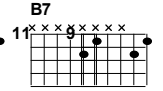

## guitar solo key of E

www.markdvorak.com  
acoustic roots workshop

7 7 7 1 7 7 7 2 9 9 9 9 11 9 3 7 7 7 4 9 9 9 9 7 5 5 7 7 7 6 9 9 9 9 11 9

10 0 0 0 2 10 9 7 9 7 10 0 0 0 9 7 9 7 9 7 10 0 0 0 2 10

4/4

7 5 0 5 0 0 0 8 5