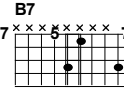

## guitar solo key of E

www.markdvorak.com  
acoustic roots workshop

7 7 7 1 7 7 7 2 9 9 9 9 11 9 3 7 7 7 4 9 9 9 9 7 5 5 7 7 7 6 9 9 9 9 11 9

10 0 0 0 2 10 9 7 9 7 10 0 0 0 9 7 9 7 9 7 10 0 0 0 2 10

4/4

7 5 0 5 0 0 0 8 5